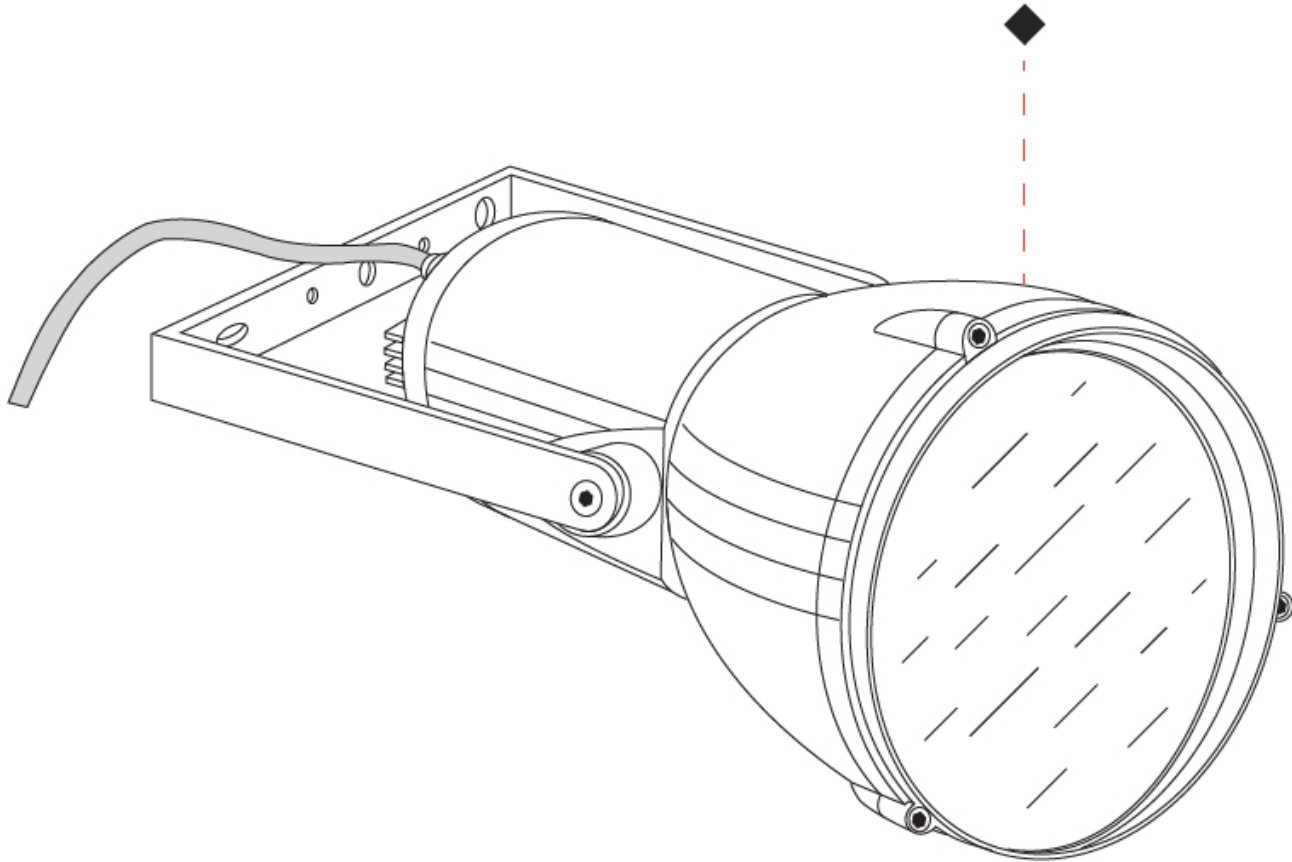

REEF SURFACE

E10F0033-

PROJECT	_____
TYPE	_____
SPECIFIER	_____
QUANTITY	_____
DATE	_____

E