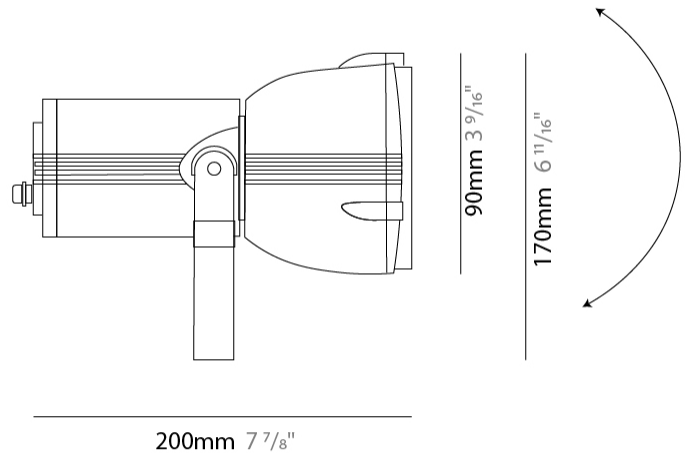

GENERAL

Series: Reef
Subseries: Micro Reef
Brand: Side
Division: Exterior
Mounting Type: Surface
Mounting Location: Above Ground
Subcategory: Flood

PHYSICAL

Shape: Dome
Diameter (mm): 90
Diameter (in): 3 9/16
Length (mm): 200
Length (in): 7 7/8
Height (mm): 170
Height (in): 6 11/16
Light Distribution: Adjustable / Direct
Weight (kg): 0.9
Weight (lbs): 1.98
Diffuser: Clear tempered glass
Fixture Finish: WHI / BLK / GRY
Fixture Material: Aluminum Die Cast

ELECTRICAL

Lamp Type: LED (Zhaga Standard)
Input Wattage (W): 10
Total Output Wattage (W): 9
Dimming: Tri-Mode (Non-Dimming and Phase Dimming (120Vac only) and 0-10V Dimming)
Driver Included: No
Driver Location: Remote
Driver Type: Constant Current - Universal
Driver Class: Class 2
Input Voltage (V): 120 - 277
Constant Current (MA): 250
Upon Request: (Not included - see components [IP65 or higher enclosure to be supplied by others]) 0-10Vdc dimming / Phase dimming @120Vac only / 277Vac

LED

Color Temperature (°K): 3000 / 4000
Max. Delivered Lumen (lm): 758 / 821.9
Nominal Lumen (lm): 830 / 900
CRI: >80 CRI
Lamp Life (hrs): 50000

OPTICAL

Optic°: 10 / 25

RATINGS AND CERTIFICATIONS

Certified By: Certified for North American Standards
IP rating: IP65
IK Rating: IK06