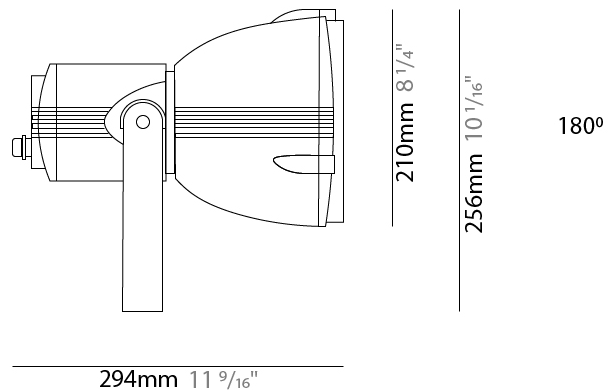

GENERAL

Series: Reef
Brand: Side
Division: Exterior
Mounting Type: Surface
Mounting Location: Above Ground
Subcategory: Flood

PHYSICAL

Shape: Dome
Diameter (mm): 210
Diameter (in): 8 1/4
Length (mm): 294
Length (in): 11 9/16
Height (mm): 256
Height (in): 10 1/16
Light Distribution: Adjustable / Direct
Weight (kg): 4.3
Weight (lbs): 9.48
Diffuser: Clear tempered glass
Fixture Finish: BLK / GR
Fixture Material: Aluminum Die Cast

ELECTRICAL

Lamp Type: LED (Zhaga Standard)
Input Wattage (W): 40.1
Total Output Wattage (W): 36.5
Dimming: Tri-Mode (Non-Dimming and Phase Dimming (120Vac only) and 0-10V Dimming)
Driver Included: Yes
Driver Location: Integrated
Driver Type: Constant Current - Universal
Driver Class: Class 2
Input Voltage (V): 120 - 277
Constant Current (MA): 1050
Upon Request: (Not included - see components [IP65 or higher enclosure to be supplied by others]) Remote: 0-10Vdc dimming

LED

Color Temperature (°K): 3000 / 4000
Max. Delivered Lumen (lm): 5452.9 / 5670.6
Nominal Lumen (lm): 6010 / 6250
CRI: >80 CRI
Lamp Life (hrs): 50000

OPTICAL

Optic°: 15 / 25 / 40

RATINGS AND CERTIFICATIONS

Certified By: Certified for North American Standards
IP rating: IP65
IK Rating: IK06

4kg / 8.82 lbs